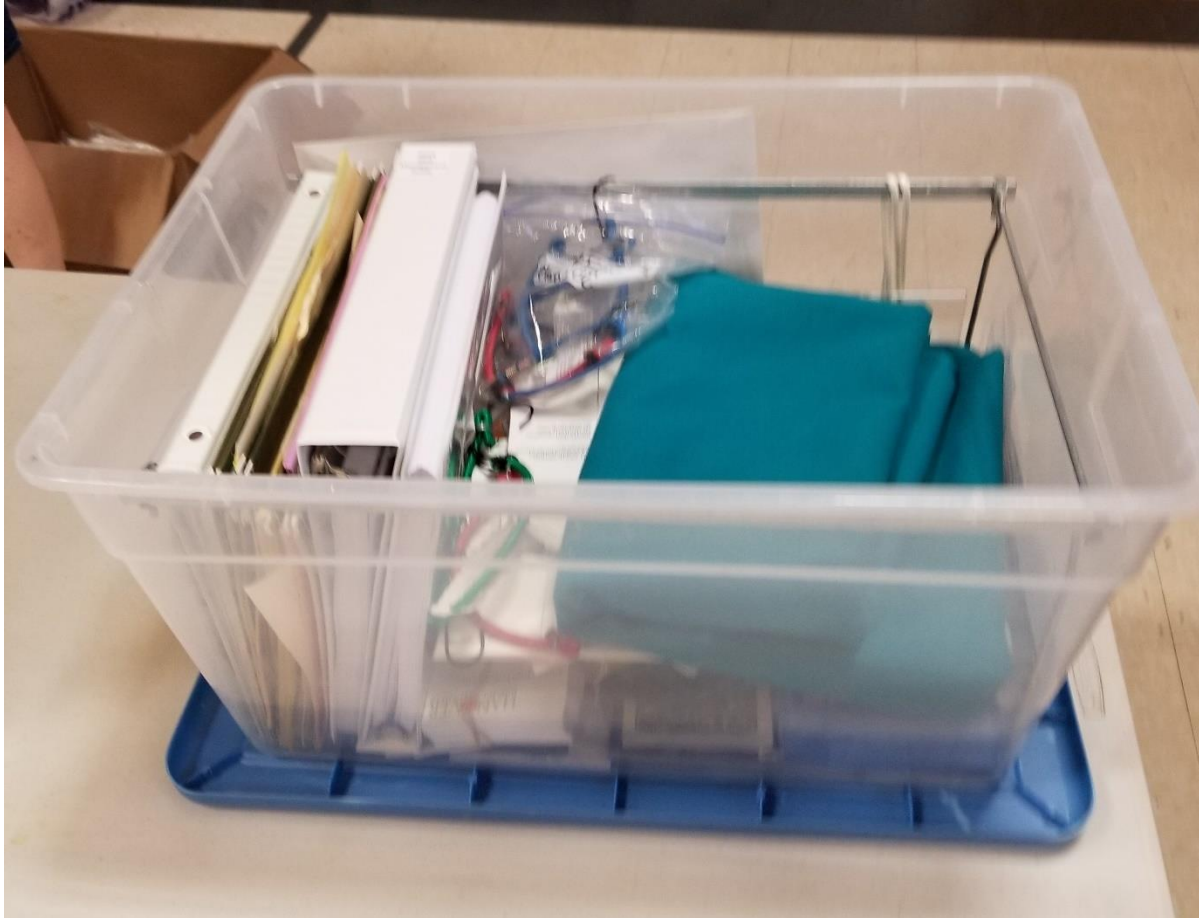

## Plant Clinic Box

There are several Plant Clinic boxes. Some are stored at member's home for easy access. Others are in the shed.

Contents of box will include:

Article	Location
Folder for completed documents	In hanging folder
Contact logs	In hanging folder
List of VCE publications	In hanging folder
Information Request Forms	In hanging folder
How to Become a Master Gardener	In hanging folder
Soil test kits	In hanging folder
Pest Management Guide	Its own notebook

<b>Article</b>	<b>Location</b>
Guidelines for running a plant clinic	Loose leaf notebook
Emergency procedures/ Incident Report form	Loose leaf notebook
Insect identification	Loose leaf notebook
Plant disease photos	Loose leaf notebook
Original document can be used to make copies	Loose leaf notebook
Tablecloth	In box
Business cards	In box
Aprons	In box
Pens/pencils	In box
Bungies cords to hang banner	In box
First Aid kit	In box
Scissors	In box
Wipes	In box