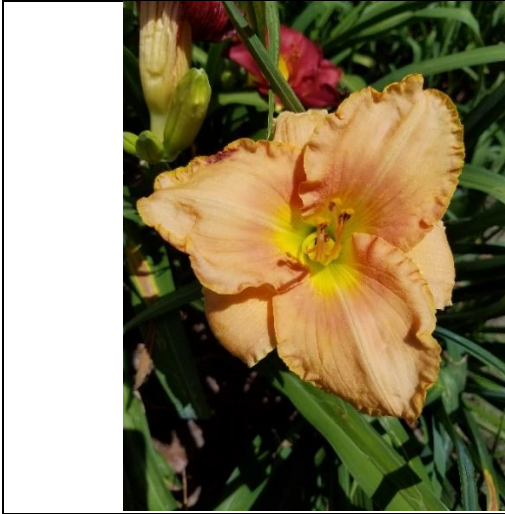

# Daylily Varieties

**Gold**

**Kwanzaa – Triple Orange**

**Light Peach**

**Light Yellow**

**Peach with Dark Red Eye**

**Purple Red**

**Peach with Light Red Eye**

**Pink**

**Purple**

**Red**

**Yellow with Red Eye**

**Not sure of color but it is bound to be great!**